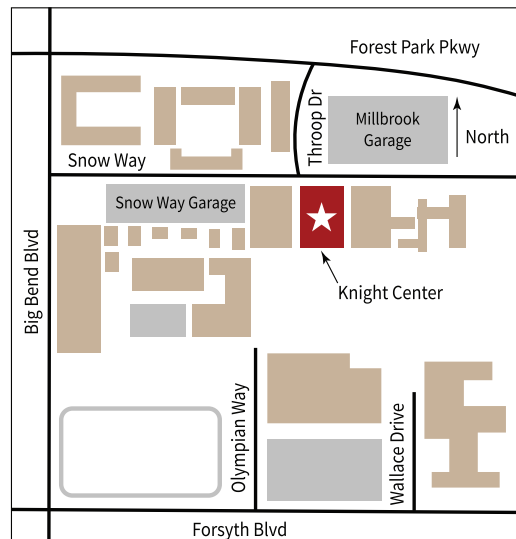

BREAKOUT	# OF ROOMS	CAPACITY	DIMENSIONS
Breakout Room	15	6	10' x 11'
Breakout Room	4	8	11' x 14'
Breakout Room	4	10	11' x 14'

Area Detail of St. Louis

- Highways
- Major Streets
- Knight Center
- Metrolink
- Washington University Danforth Campus

The Charles F. Knight Executive Education Center is centrally located 5 miles from downtown St. Louis, 7 miles from the airport, and 1.5 miles from downtown Clayton.

Area Detail of WashU Campus

- Street
- Academic Buildings/ Student Centers
- Parking
- Knight Center
- Athletic Field