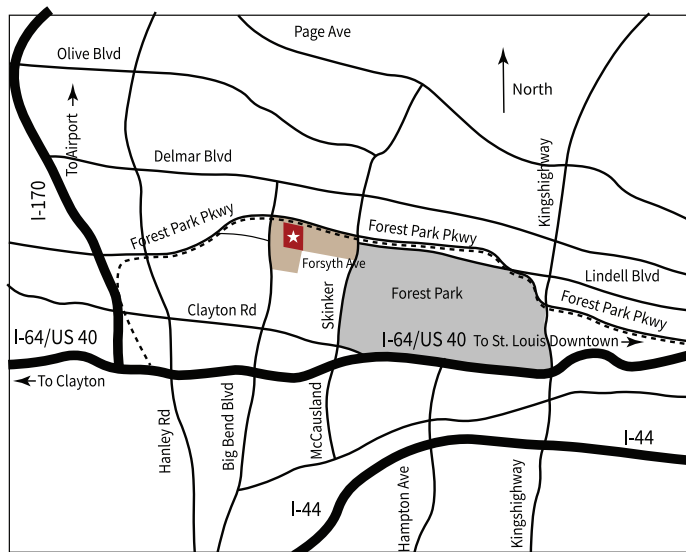

Located on the grounds of Washington University in St. Louis, the **Charles F. Knight Executive Education & Conference Center** combines beautiful visuals with a state-of-the-art facility, specifically designed to strengthen the meeting experience. Our meeting space comprises over **19,000 sq. feet**, accommodating to meetings of all different types. So, when you have a meeting at the Knight Center, you're providing your attendees with a **high-impact, dignified venue** where productivity is truly accomplished.

BREAKOUT	# OF ROOMS	CAPACITY	DIMENSIONS
Breakout Room	15	6	10' x 11'
Breakout Room	4	8	11' x 14'
Breakout Room	4	10	11' x 14'

Area Detail of St. Louis

- Highways
- Major Streets
- Knight Center
- Metrolink
- Washington University Danforth Campus

The Charles F. Knight Executive Education Center is centrally located 5 miles from downtown St. Louis, 7 miles from the airport, and 1.5 miles from downtown Clayton.

Area Detail of WashU Campus

- Street
- Academic Buildings/ Student Centers
- Parking
- Knight Center
- Athletic Field